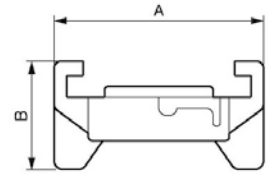

QUICK-RELEASE CLAWS

Quick release claw - Blanking plug

Min / Max operating pressure

0 / 10 bar

Min. / Max temperature

-5 / 60 °C

Part number	Dim. A (mm)	Dim. B (mm)
EXP BRE	57	30